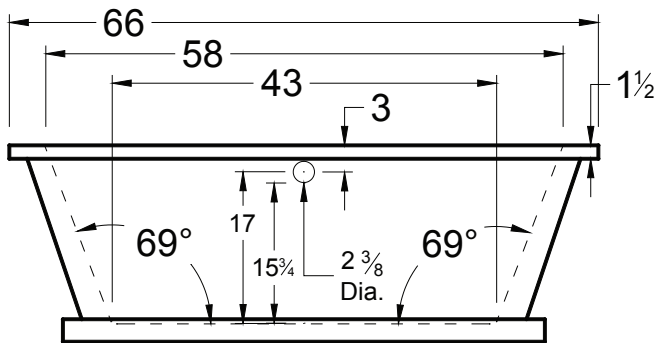

### DIMENSIONS

66" x 36" x 22" ( 1676 x 914 x 559 mm)  
Gallon to Overflow = 75 (Liters = 284)