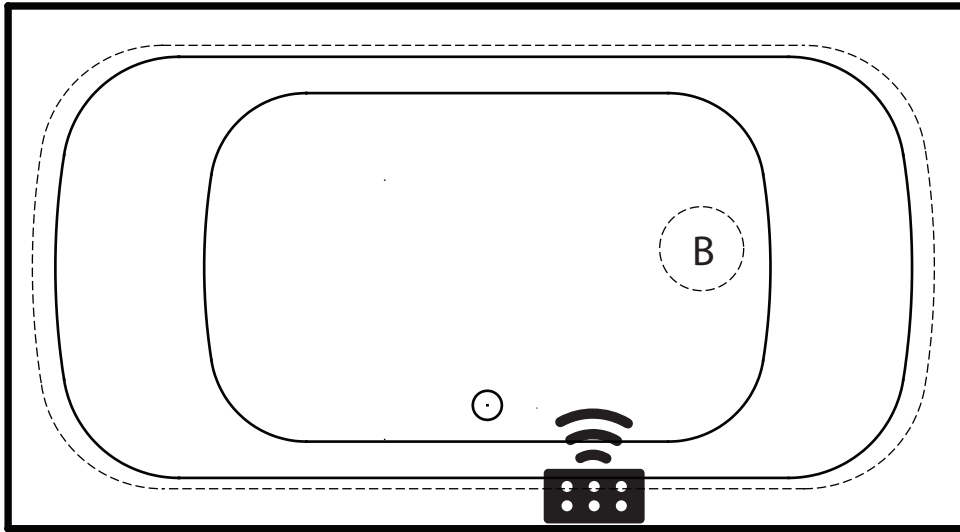

### DIMENSIONS

66" x 36" x 22" ( 1676 x 914 x 559 mm)  
Gallon to Overflow = 75 (Liters = 284)

Contact Americh for additional approvals.

Blower

REMOTE CONTROL  
(With INVISIBLE MAGNETIC HOLDER)

Airbath System III

Blower must be remotely located

(Diagram is required for custom blower connection locations)