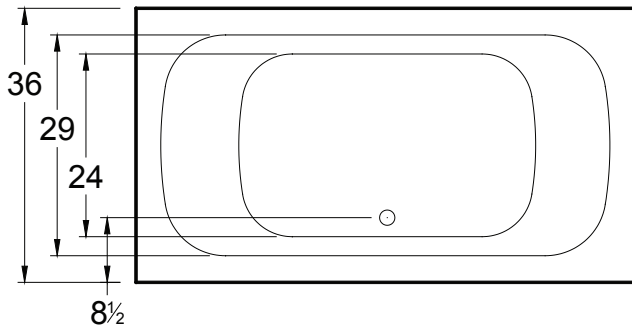

### DIMENSIONS

66" x 36" x 22" ( 1676 x 914 x 559 mm)  
Gallon to Overflow = 75 (Liters = 284)